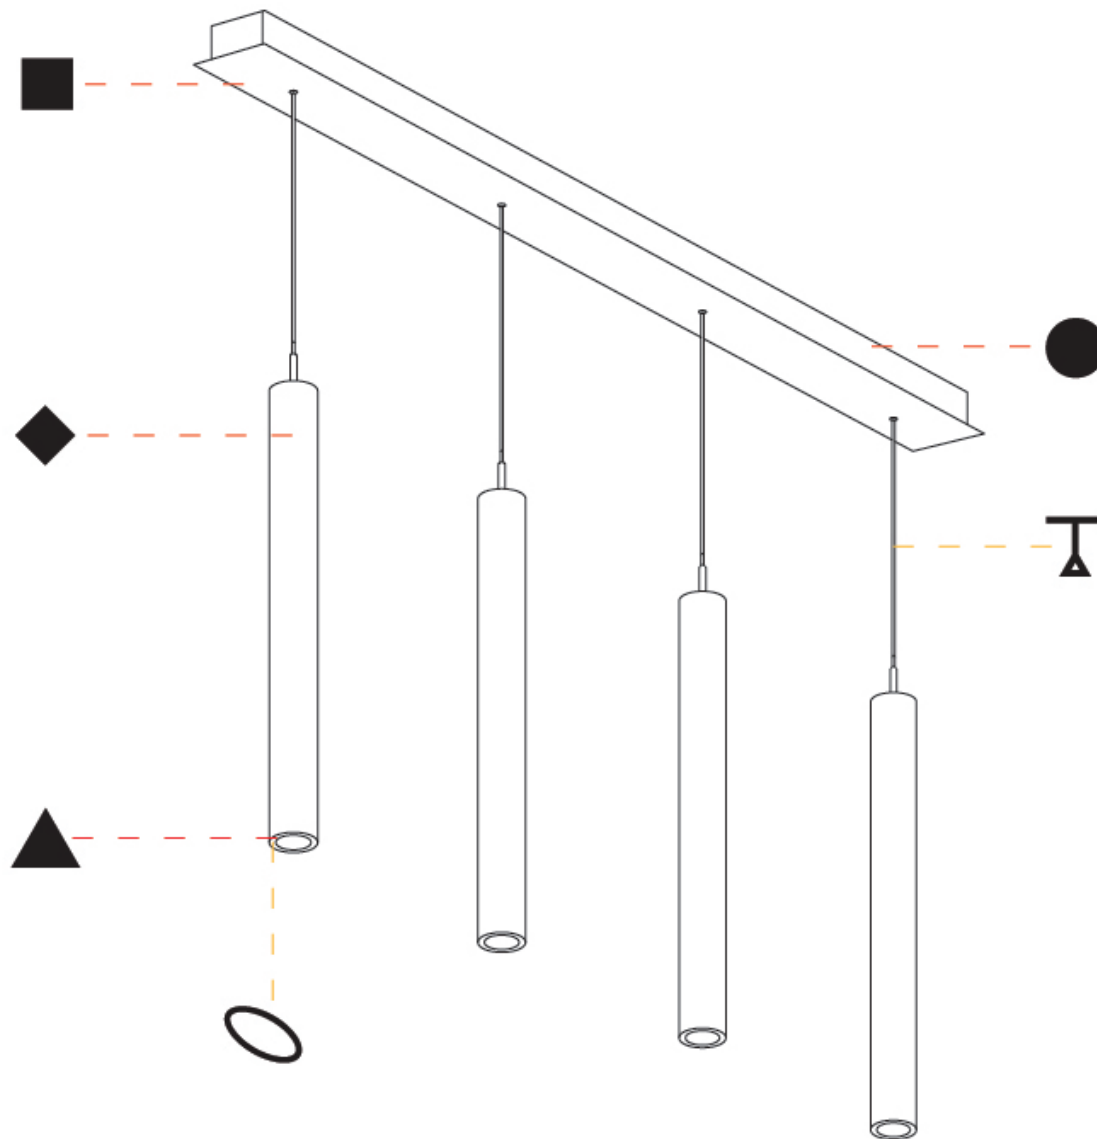

G-MINI CHANNEL HANGOVER SUSPENSION

A300623-

PROJECT
TYPE
SPECIFIER
QUANTITY
DATE

A